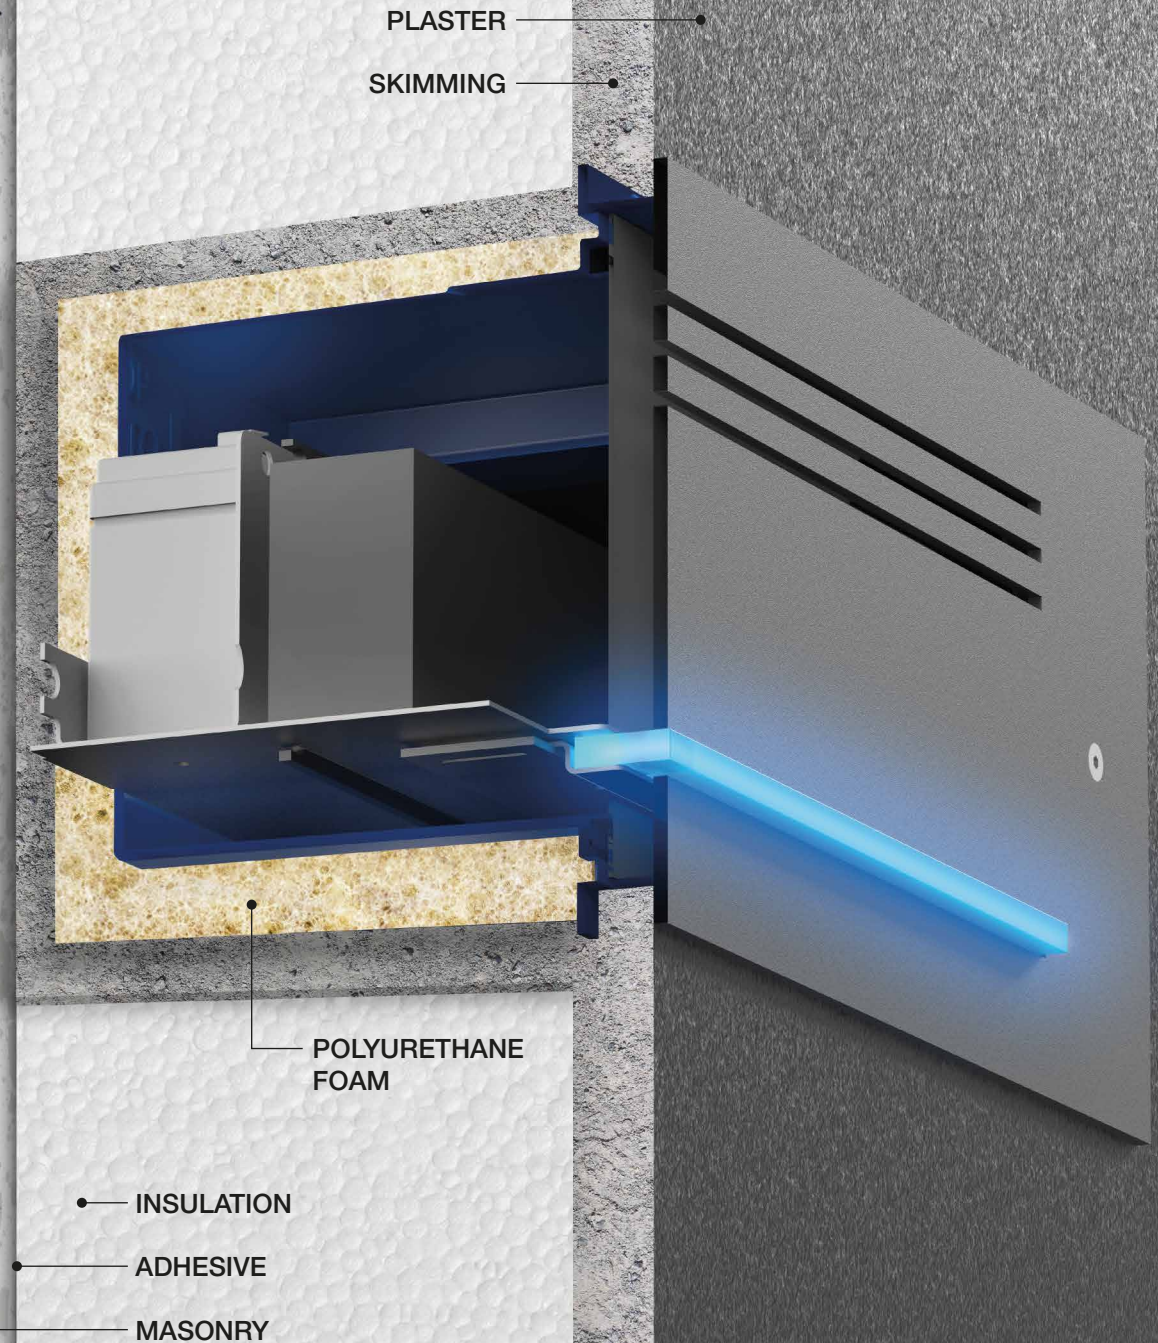

Giudecca is the first sounder completely wall built-in: the only visible component is its external cover, sturdy and yet slim, designed to look like a fan grill.

The sounder is equipped with an elegant light-guidance LED flashing unit, fully customisable and perfect to its deterrent power. The wide chromatic range allows Giudecca to satisfy the most diverse aesthetic needs.

# BUILT-IN BOX

Unique and elegant, Giudecca is a product designed to make installation work easy.

The sounder features some useful technical tricks to ensure perfect performances and mounting.

- Built-in box provided in first-rate ABS with seal.
- Removable cover in galvanised metal, designed to avoid the contamination with construction material.
- Spirit level.
- Setup for cable passing.

**Drilling template** to easily make the hole for Giudecca in-wall box in case of already existing walls.