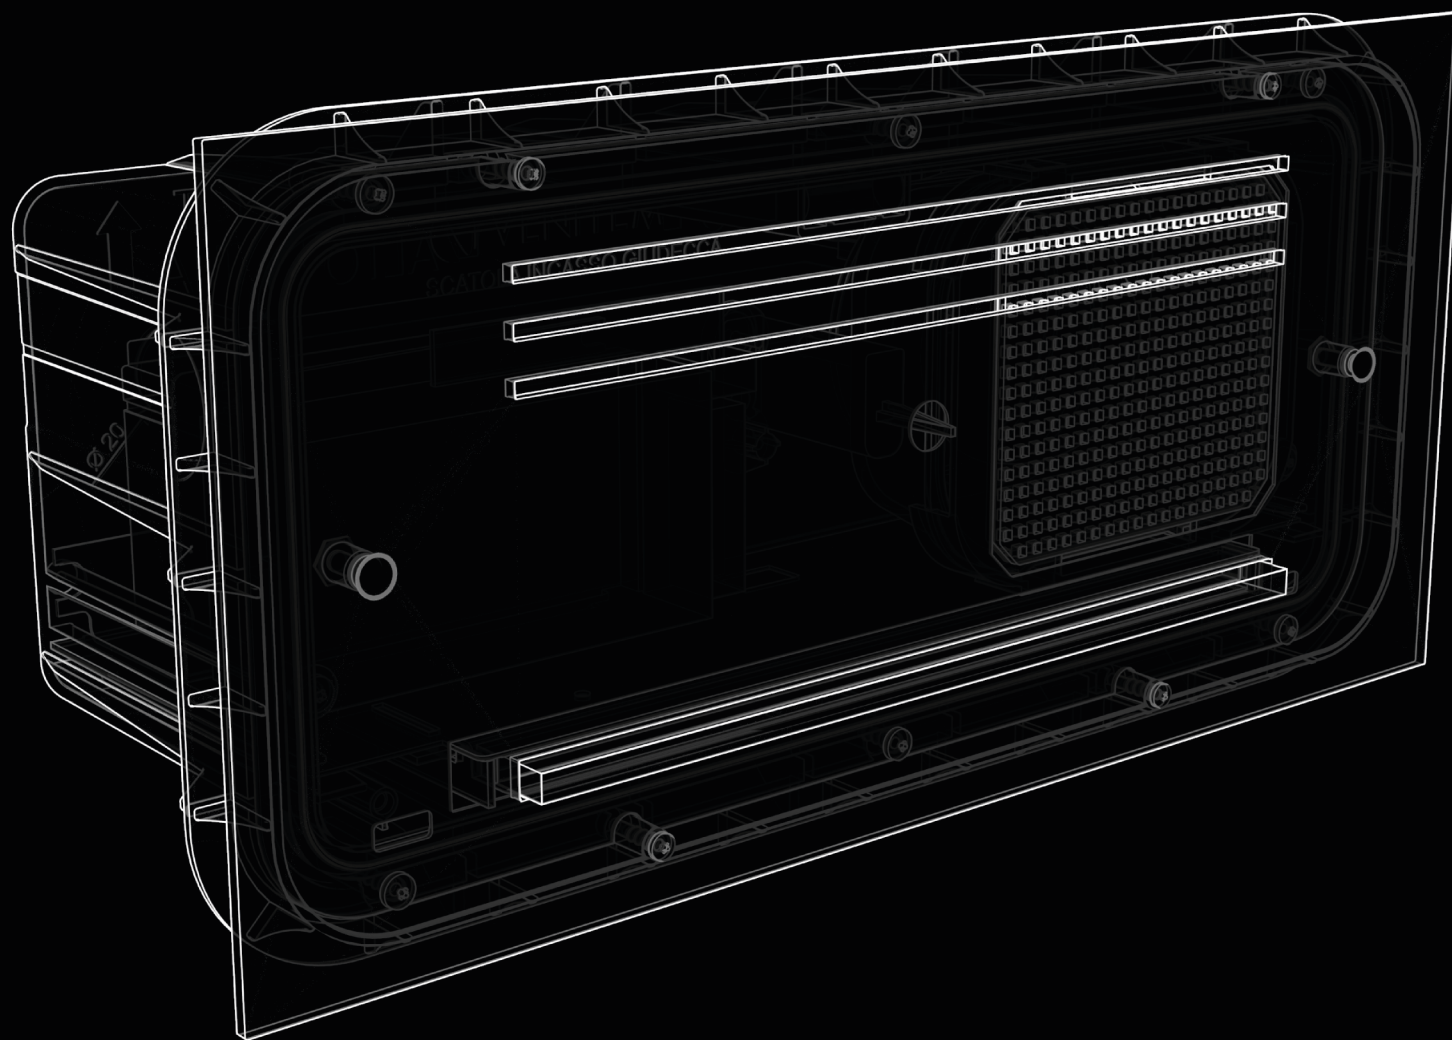

# GIUDECCA

THE ONLY OUTDOOR IN-WALL SOUNDER

THE IN-WALL SOUNDER  
FULLY HIDE-AWAY.

**PLAN** FLUSHING. **CHOOSE** COLOUR. **INSTALL** EASILY.

A P R O D U C T F E A T U R I N G  
T H E M A X I M U M S E C U R I T Y W I T H  
M I N I M A L A E S T H E T I C I M P A C T

Giudecca is the first sounder completely wall built-in: the only visible component is its external cover, sturdy and yet slim, designed to look like a fan grill.

The sounder is equipped with an elegant light-guidance LED flashing unit, fully customisable and perfect to its deterrent power. The wide chromatic range allows Giudecca to satisfy the most diverse aesthetic needs.

# BUILT-IN BOX

Unique and elegant, Giudecca is a product designed to make installation work easy.

The sounder features some useful technical tricks to ensure perfect performances and mounting.

- Built-in box provided in first-rate ABS with seal.
- Removable cover in galvanised metal, designed to avoid the contamination with construction material.
- Spirit level.
- Setup for cable passing.

**Drilling template** to easily make the hole for Giudecca in-wall box in case of already existing walls.