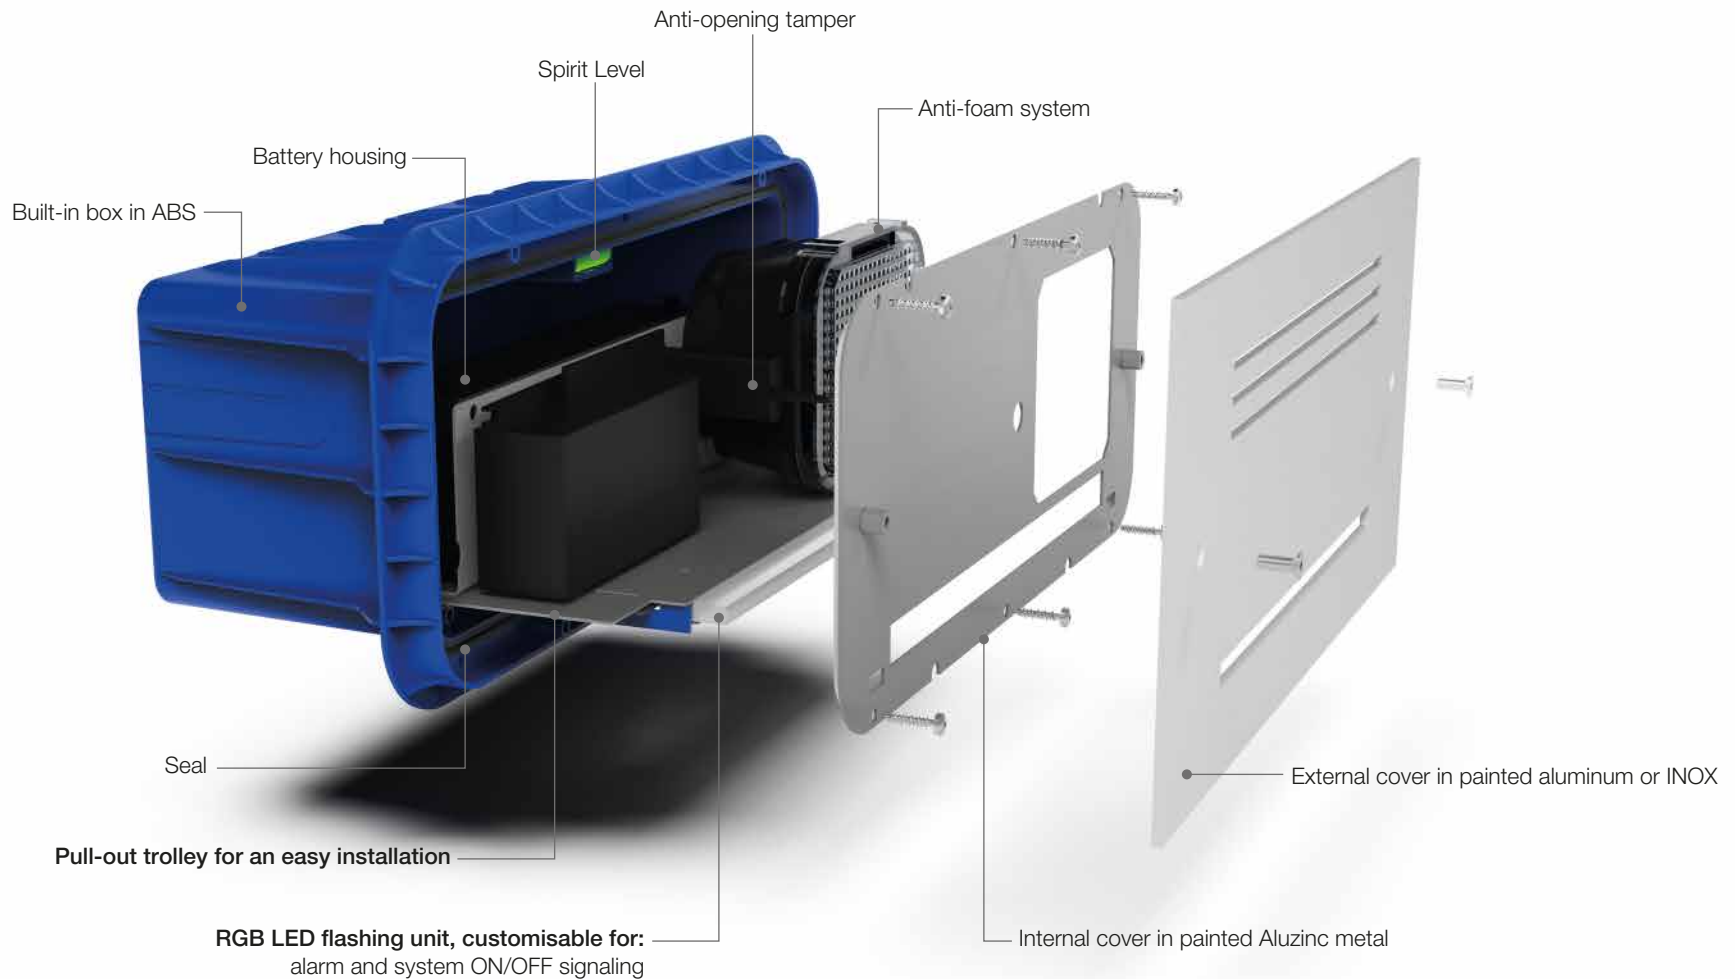

ADVANCED PERFORMANCES

Care for details and top-level performances joined in one product, conceived to ensure total protection.

Thanks to its standard features, Giudecca proves to be user-friendly as well as a powerful deterrent.

Positive and negative ON/OFF settable by dip switch

Battery control according to EN 50131 standard

Customizable RGB LED optical ON/OFF signaling

1.2.3 Daily alarm counting

2 programmable sounds and 2 timings settable by dip switch

Flash reset

Block speaker