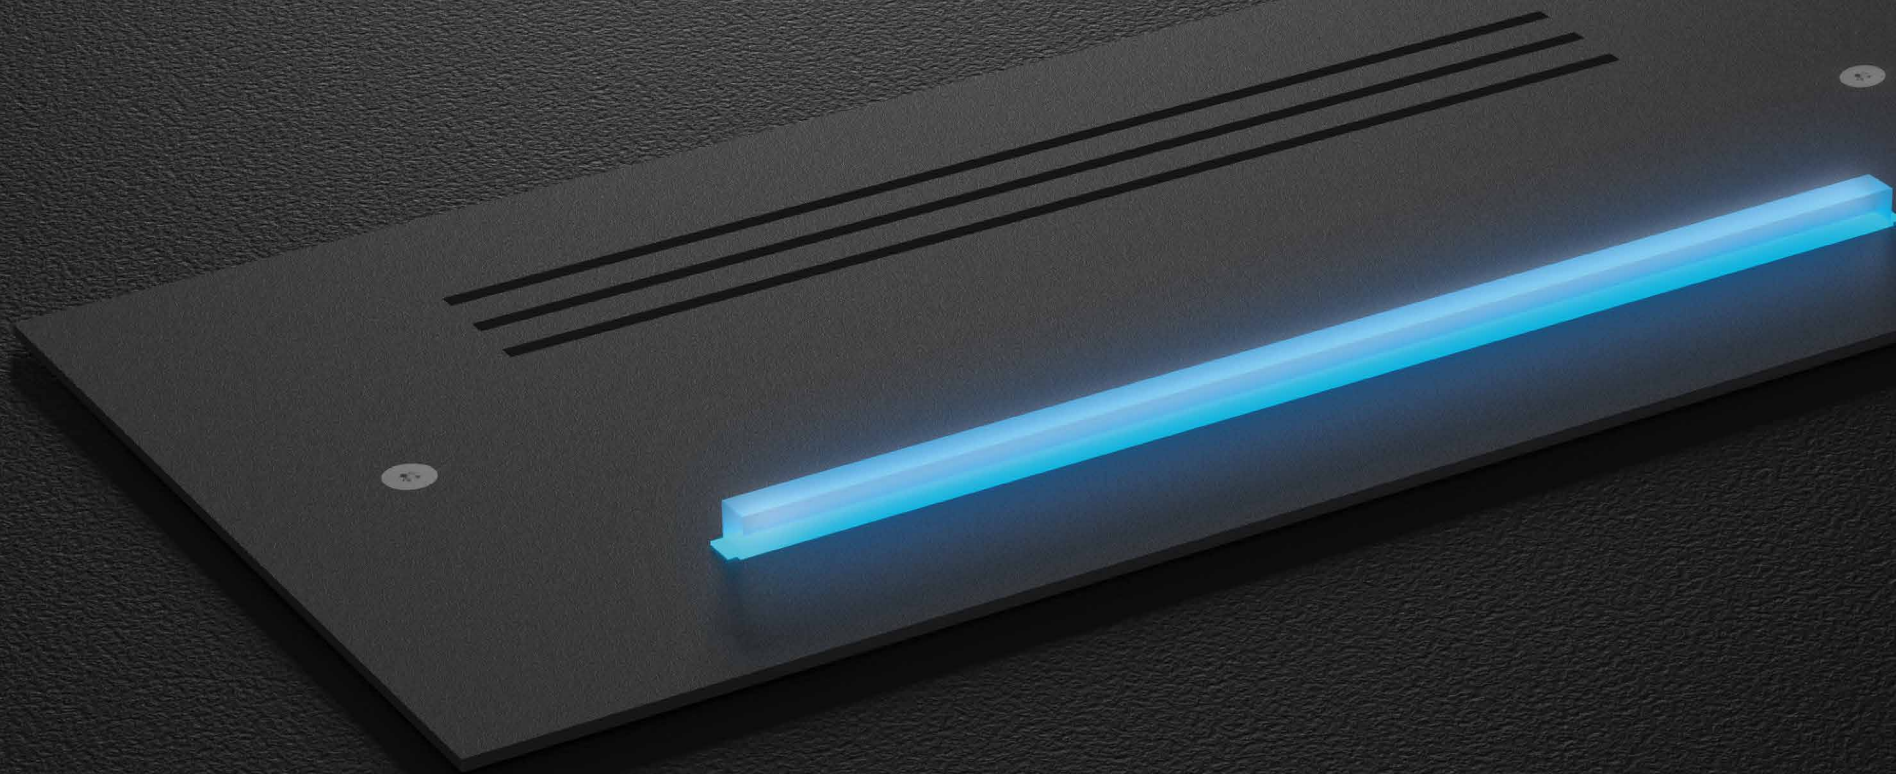

# GIUDECCA

THE ONLY OUTDOOR IN-WALL SOUNDER

THE IN-WALL SOUNDER  
FULLY HIDE-AWAY.

**PLAN** FLUSHING. **CHOOSE** COLOUR. **INSTALL** EASILY.

A P R O D U C T F E A T U R I N G  
T H E M A X I M U M S E C U R I T Y W I T H  
M I N I M A L A E S T H E T I C I M P A C T

Giudecca is the first sounder completely wall built-in: the only visible component is its external cover, sturdy and yet slim, designed to look like a fan grill.

The sounder is equipped with an elegant light-guidance LED flashing unit, fully customisable and perfect to its deterrent power. The wide chromatic range allows Giudecca to satisfy the most diverse aesthetic needs.

# BUILT-IN BOX

Unique and elegant, Giudecca is a product designed to make installation work easy.

The sounder features some useful technical tricks to ensure perfect performances and mounting.

- Built-in box provided in first-rate ABS with seal.
- Removable cover in galvanised metal, designed to avoid the contamination with construction material.
- Spirit level.
- Setup for cable passing.

**Drilling template** to easily make the hole for Giudecca in-wall box in case of already existing walls.