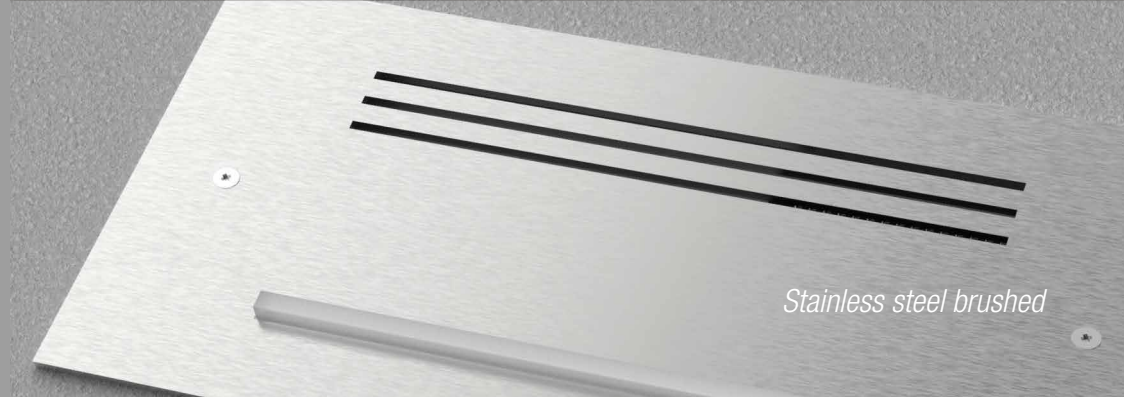

Giudecca is the first sounder completely wall built-in: the only visible component is its external cover, sturdy and yet slim, designed to look like a fan grill.

The sounder is equipped with an elegant light-guidance LED flashing unit, fully customisable and perfect to its deterrent power. The wide chromatic range allows Giudecca to satisfy the most diverse aesthetic needs.

*Dust gray*

*Light gray*

*White*

*Corten*

*Polished stainless steel*

*Stainless steel brushed*

# BUILT-IN BOX

Unique and elegant, Giudecca is a product designed to make installation work easy.

The sounder features some useful technical tricks to ensure perfect performances and mounting.

- Built-in box provided in first-rate ABS with seal.
- Removable cover in galvanised metal, designed to avoid the contamination with construction material.
- Spirit level.
- Setup for cable passing.